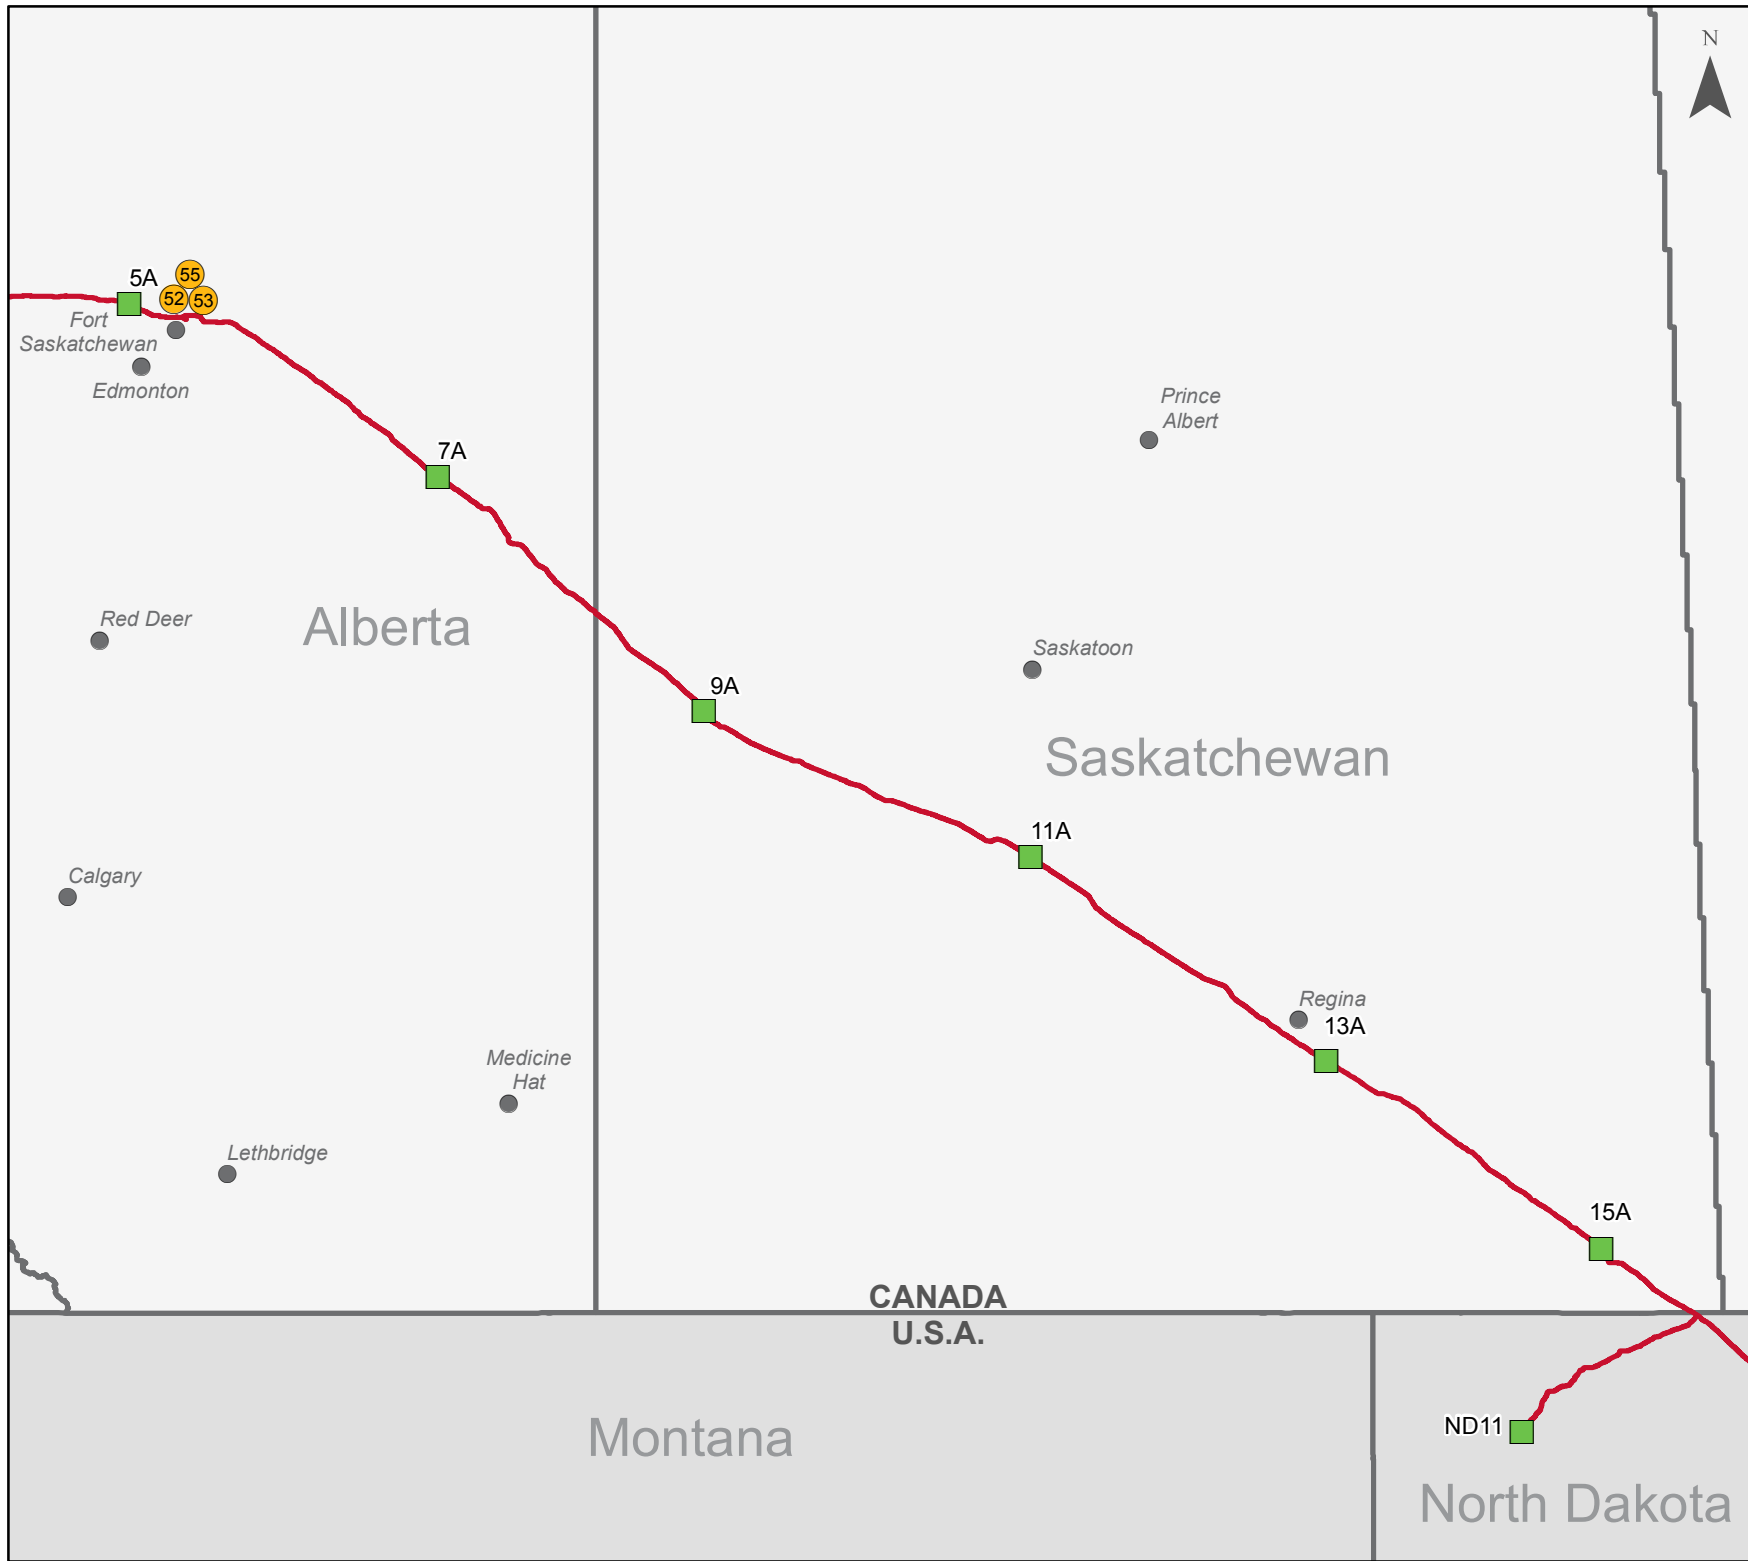

Facility No	Facility Name	Facility Location
5A	Morinville	03-12-56-25 W4
7A	Irma	04-11-47-09 W4
9A	Kerrobert	15-22-34-23 W3
11A	Loreburn	13-20-26-05 W3
13A	Estlin	04-15-15-18 W2
15A	Alameda	04-25-04-03 W2
AB52	Elk Island	08-14-55-22 W4
AB53	Fort Saskatchewan	08-14-55-22 W4
AB55	Scottford	08-14-55-22 W4

Alliance Pipeline Limited Partnership System Map - Eastern Alberta and Saskatchewan

-  Receipt Point
-  Compressor Station
-  Alliance Pipeline Limited Partnership

This map has been compiled from the best existing sources available at the time of preparation. However, Enbridge Inc., Enbridge Energy and/or its affiliates and/or subsidiaries do not guarantee the accuracy of the map or assume responsibility of liability for any reliance thereon.